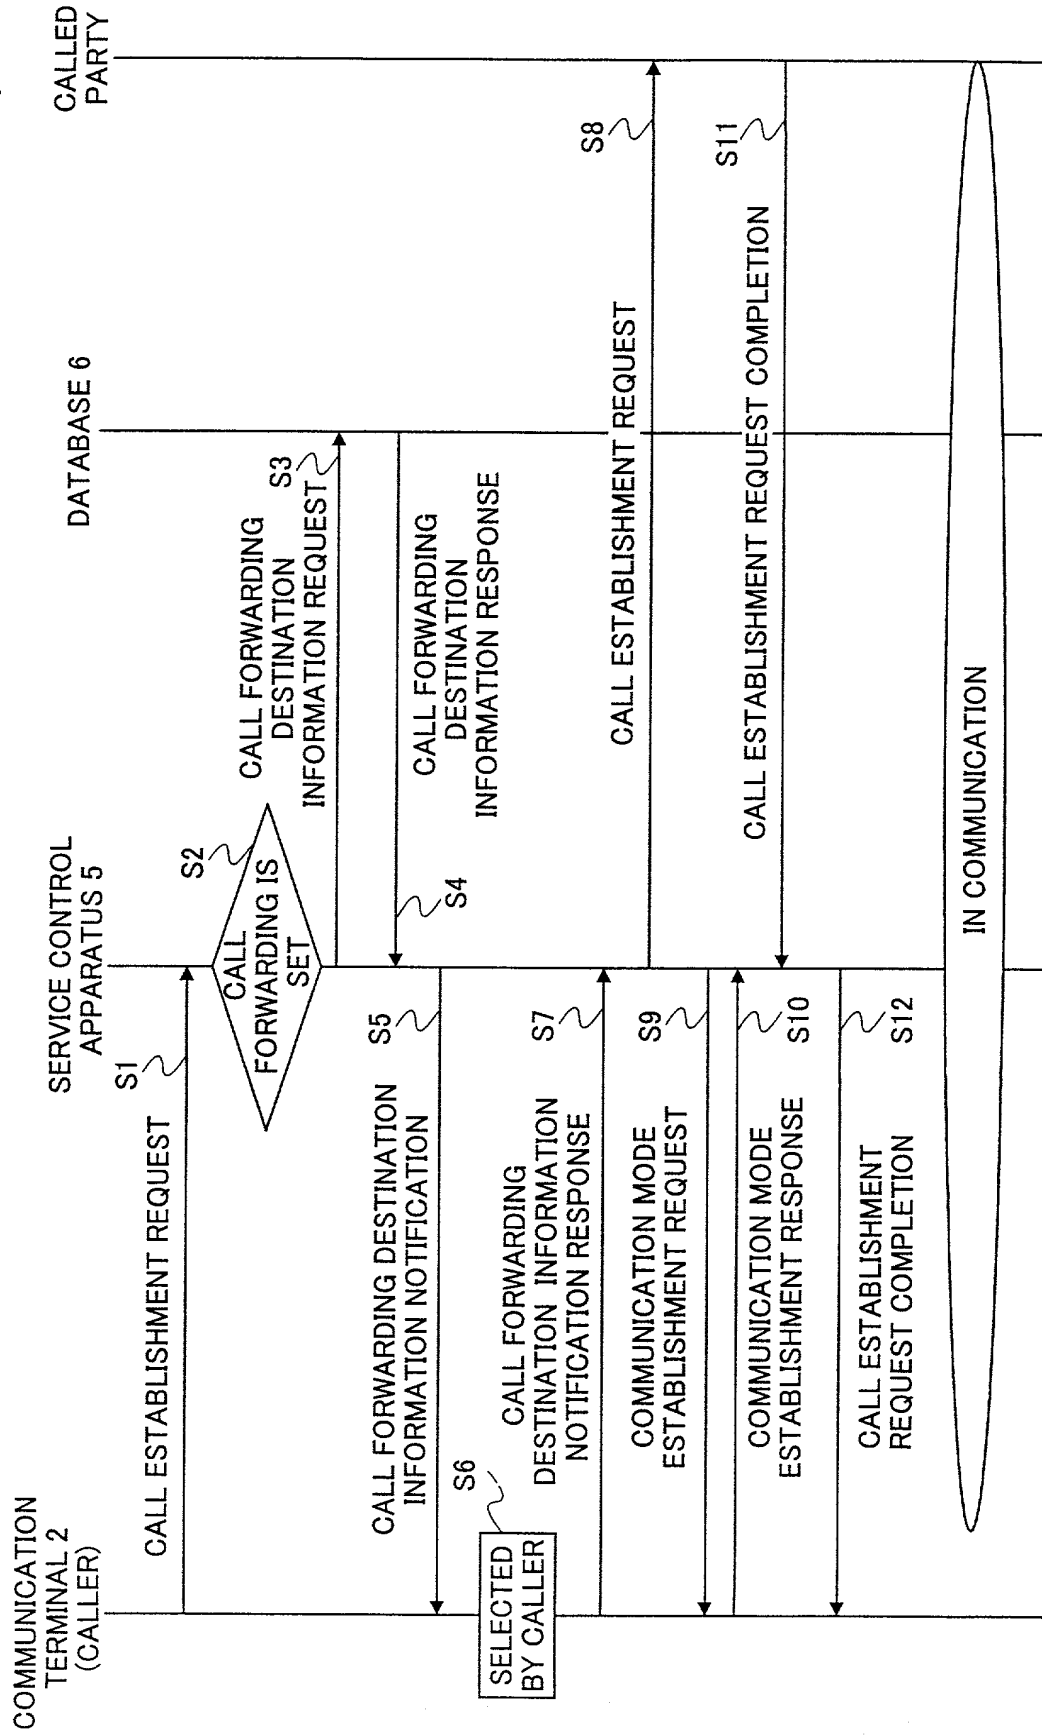

FIG.1

FIG. 2

FIG.3

SUBSCRIBER NUMBER: 090-XXX-XXXX		INCOMING CALL FORWARDING IS SET	
	SERVICE MODES	FORWARDING DESTINATION	STATE
1	VOICE	0468-YY-YYYY	ON
2	VOICE	0468-YY-ZZZZ	ON
3	TV PHONE	090-AAAA-AAAA	ON
4	E-MAIL	<u>Abcd@xxx.yyy.com</u>	ON
5	Fax	0468-ZZ-YYYY	OFF
6	PHONE ANSWERING	PHONE ANSWERING CENTER	ON
7	CHAT (CHARACTER)	DESTINATION NW+IP ADDRESS	OFF

Sheet = 0333360

FIG.4

T0911 05423560

FIG.5